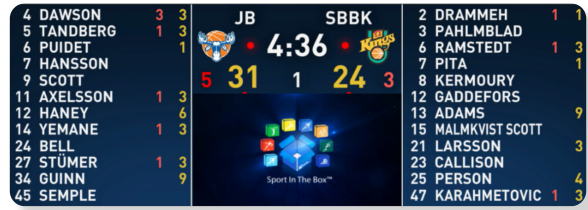

Sports

Sport In The Box has a team interface where teams are managed and saved. Each team with name, logo and player lineup with names, numbers, pictures and positions can be entered. Together with the live data from a connected match controller, Sport In The Box can display scoreboards, player presentations, team lineup and penaltys at the click of a single button.

Sport In The Box currently has supports for: Handball, Basket, Football, Volleyball, Tennis, Floorball, Rugby, American Football.

TOP FEATURES

- Supports: Handball, Basket, Football, Volleyball, Tennis, Floorball, Rugby, American Football
- Connects to Saturn Console
- Multiple databases for different sports in the same arena
- Output windows in any size and position on desktop removes the need for a scaler

Basket scoreboard with video

Results overlay - Handball

Results overlay - Tennis

Player presentation scoreboard - Football

Player presentation overlay - Hockey

Example of graphics included with Sport In The Box