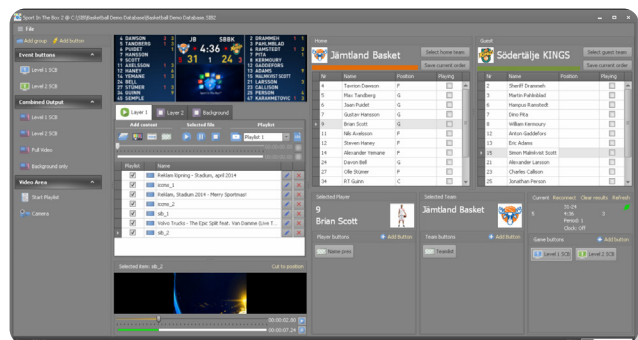

Sport In The Box Interface